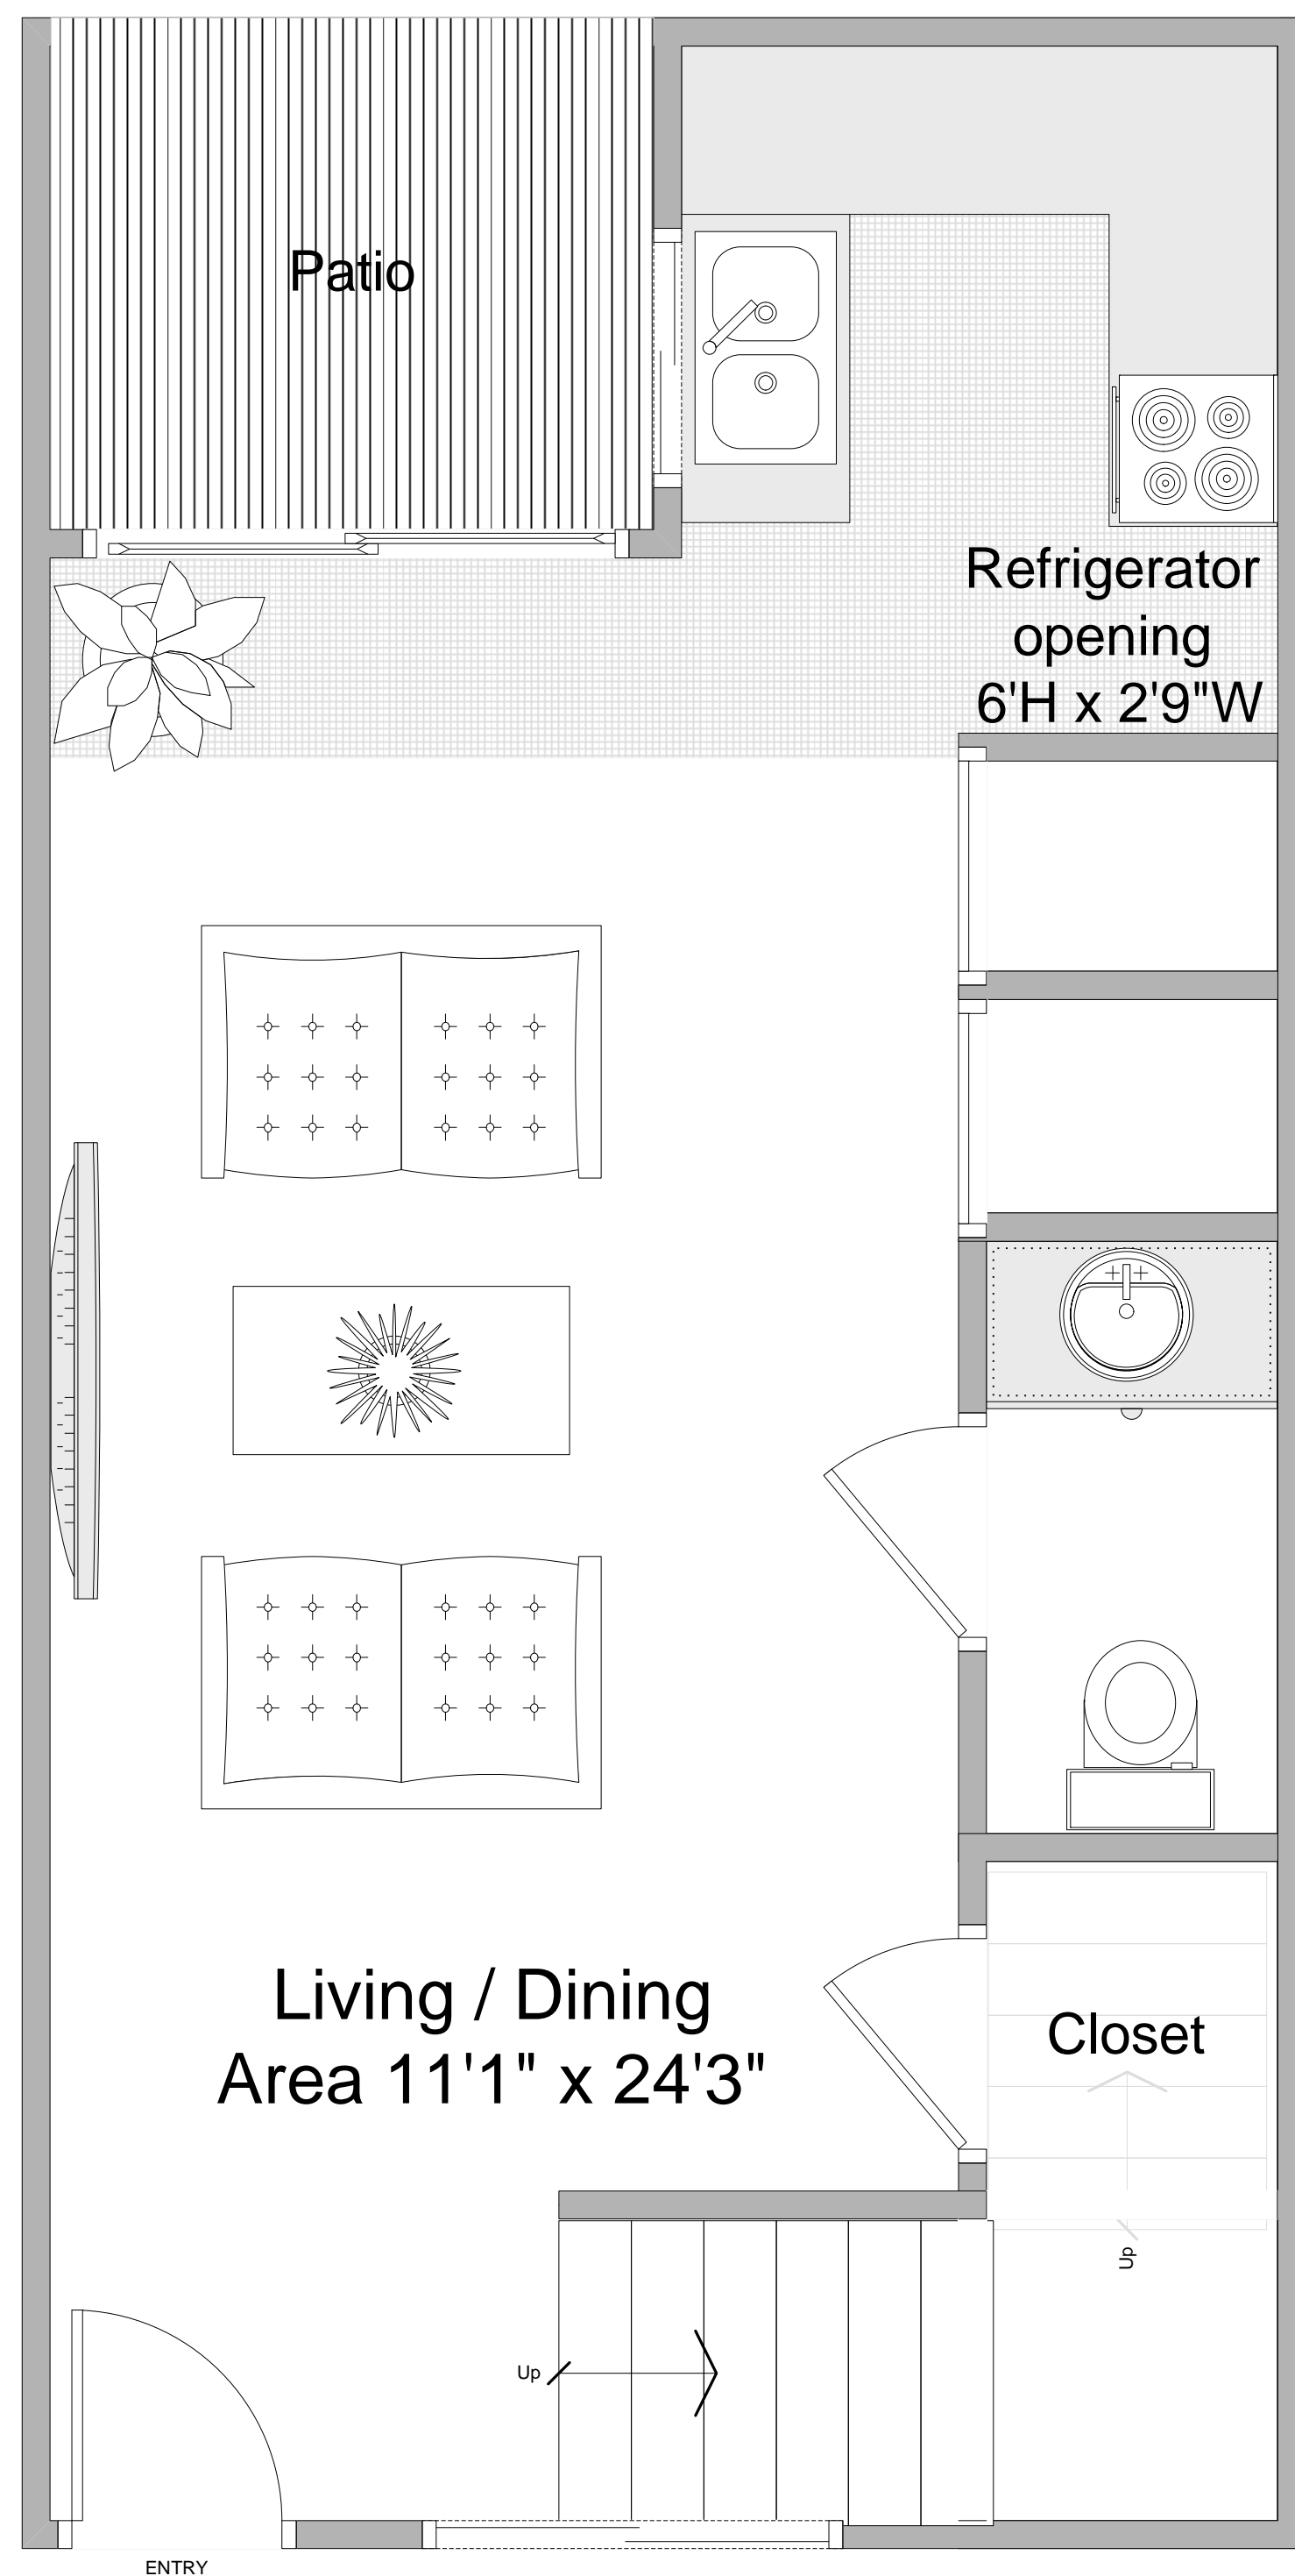

Properties International Apartment Floor Plan

Website: www.pintl.com

LOCATION
1206 Viola St.
Glendale, CA 91202

2 Bedroom / 1.5 Bathroom

SQUARE FOOTAGE
800 Sq. ft. approx.

Level 1

Level 2