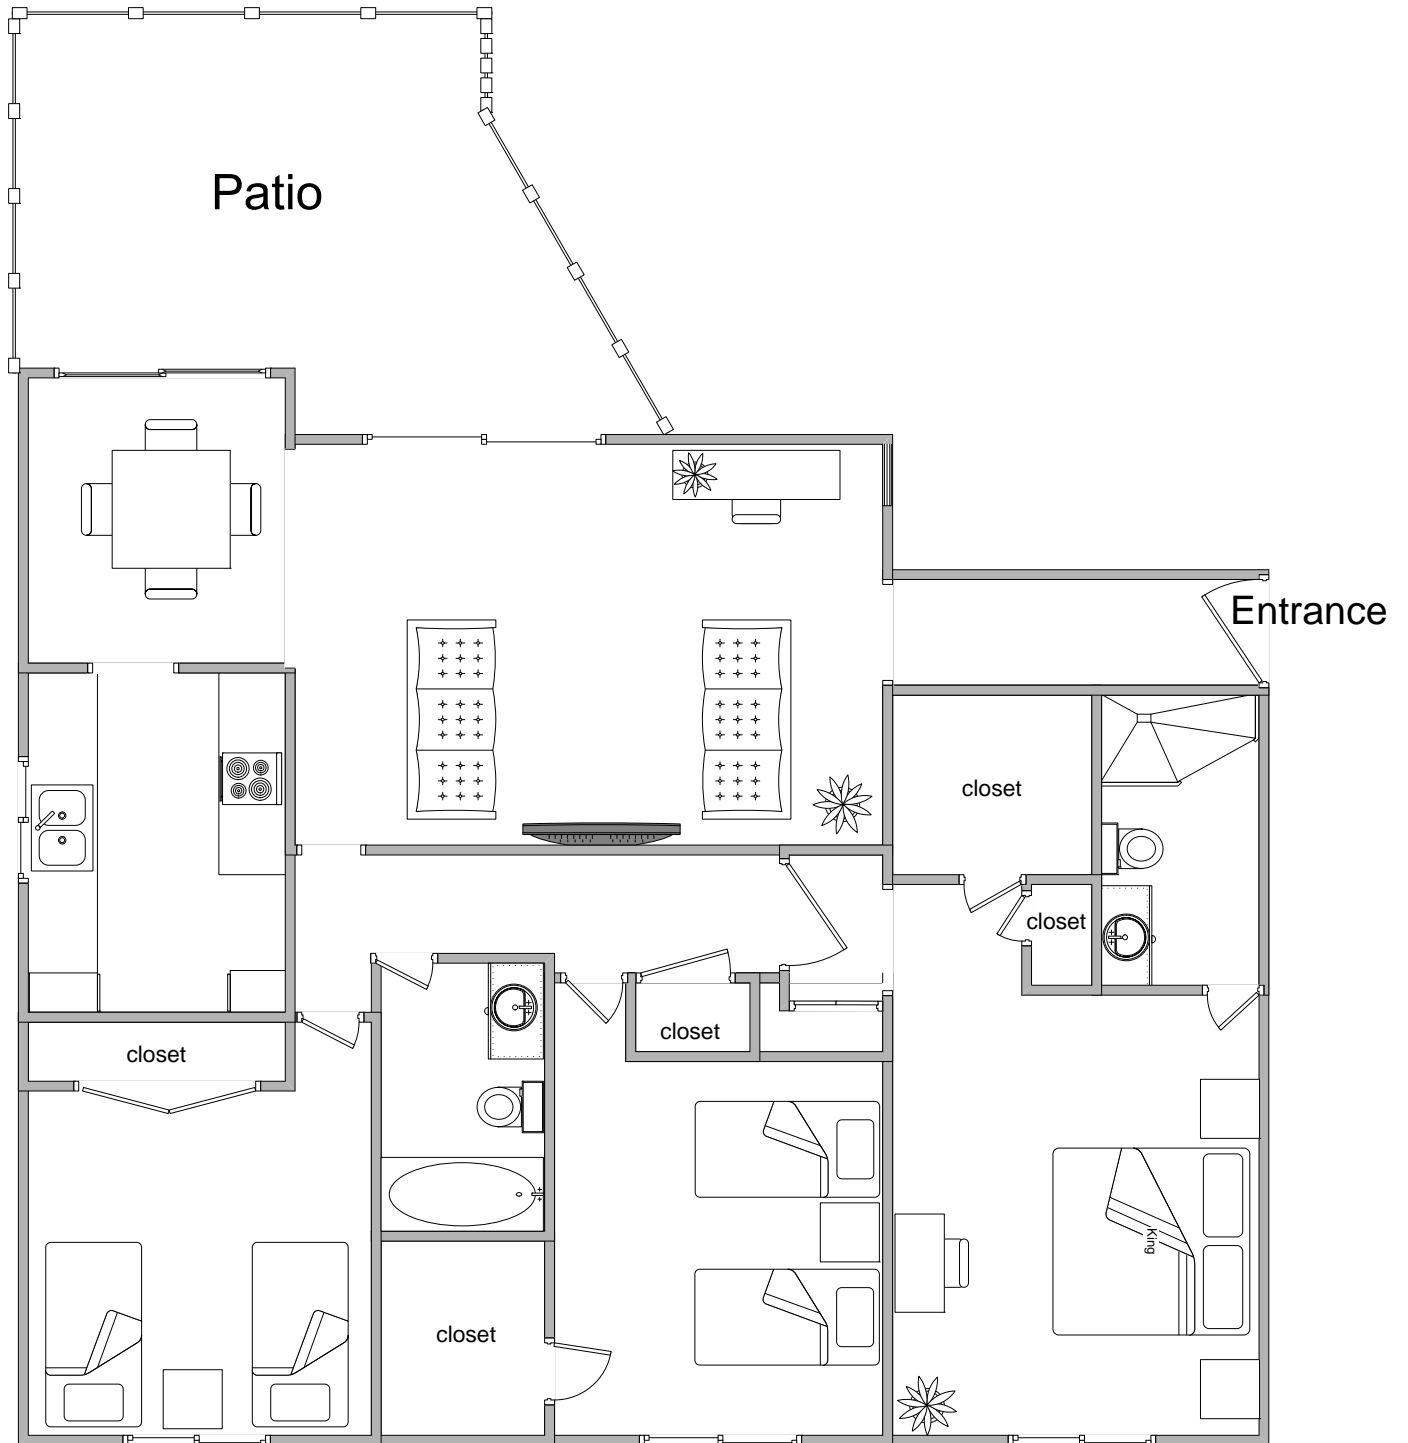

Properties International Apartment Floor Plan

Website: www.pintl.com

LOCATION
350 S. Oakland
Pasadena, CA 91101

3 Bedroom / 2 Bathroom

SQUARE FOOTAGE
1,300 Sq. ft. approx.

Sample floor plan, actual unit may vary. Information reliable but not guaranteed. RW Presentations 626.831.0939