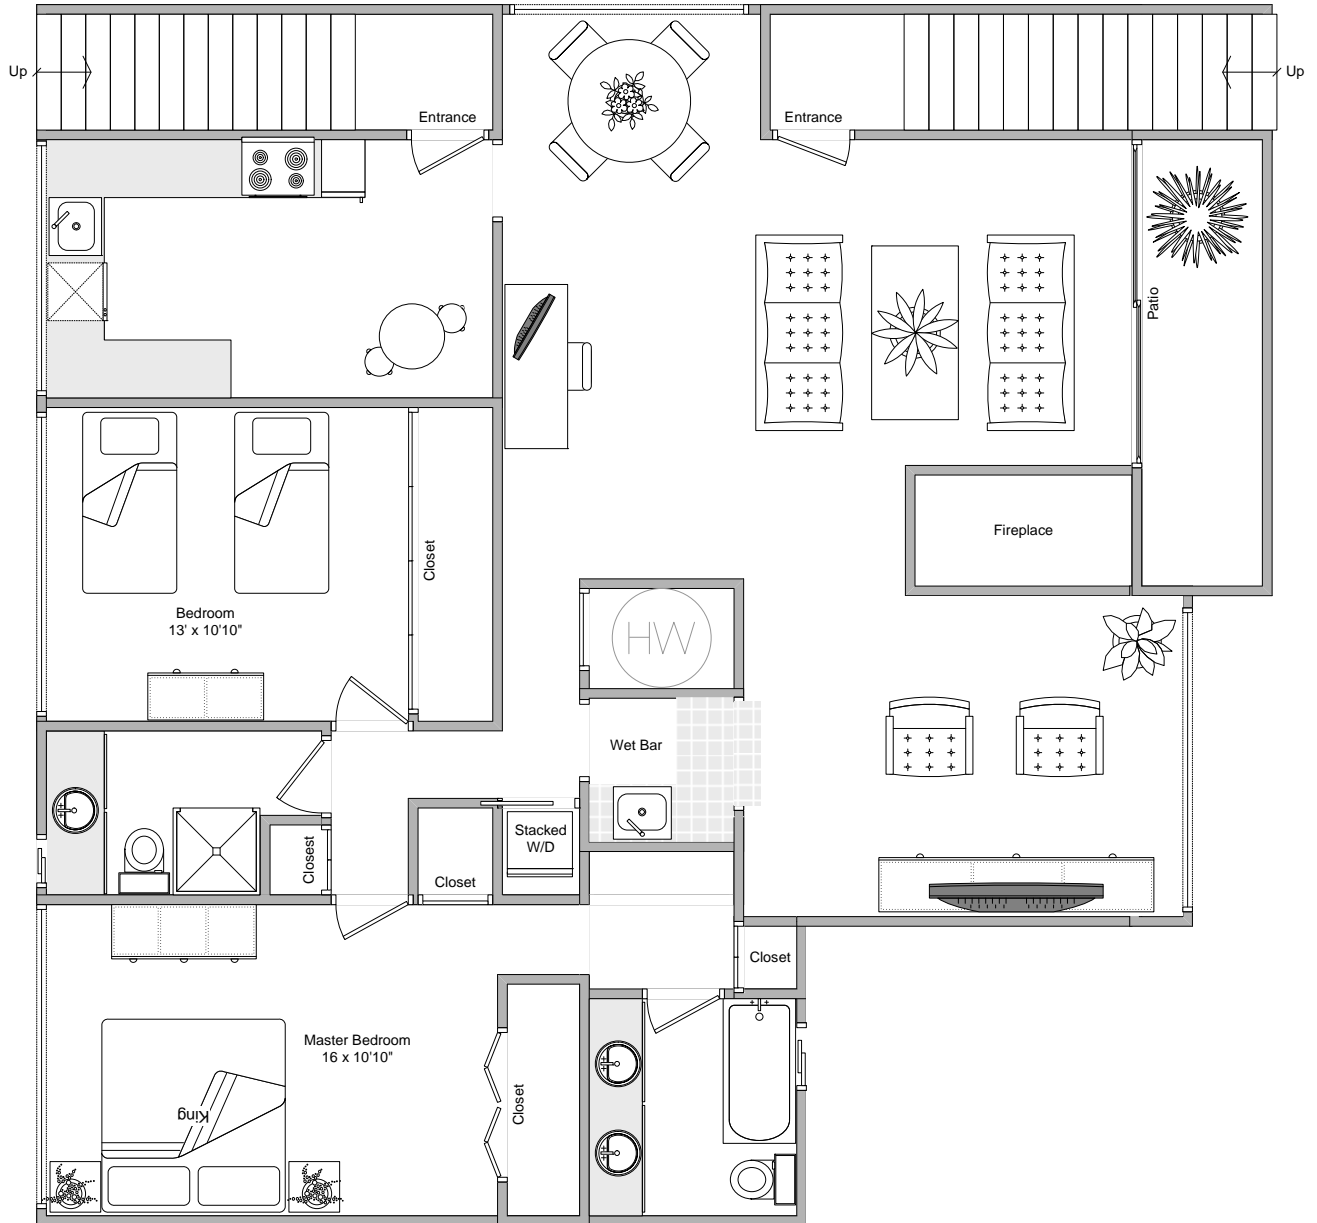

Properties International Apartment Floor Plan  
Website: www.pintl.com

LOCATION  
800 S. Orange Grove  
Pasadena, CA 91101

2 Bedroom / 2 Bathroom  
+ Den

SQUARE FOOTAGE  
1450 Sq. ft. approx.

Sample floor plan, actual unit may vary. Information reliable but not guaranteed. RW Presentations 626.831.0881