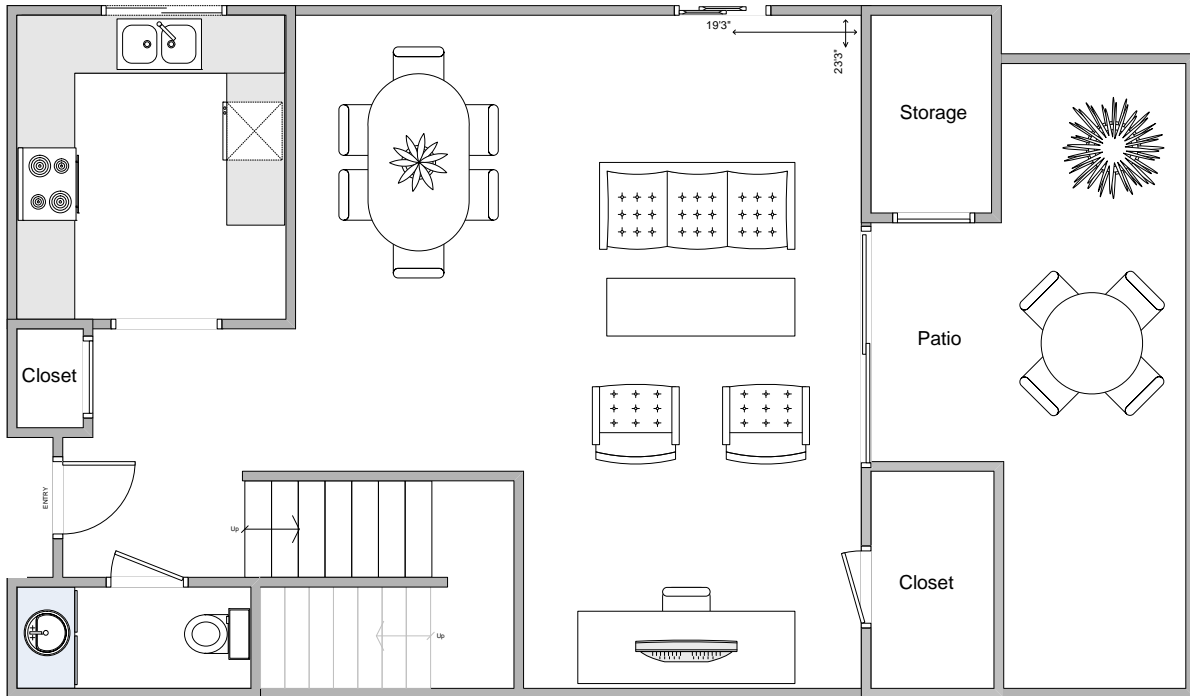

Properties International Apartment Floor Plan
Website: www.pintl.com

Location
11347 Nebraska
Los Angeles, CA

2 Bedroom / 2.5 Bathroom

SQUARE FOOTAGE
1520 Sq. ft. approx.

Lower Level

Upper Level