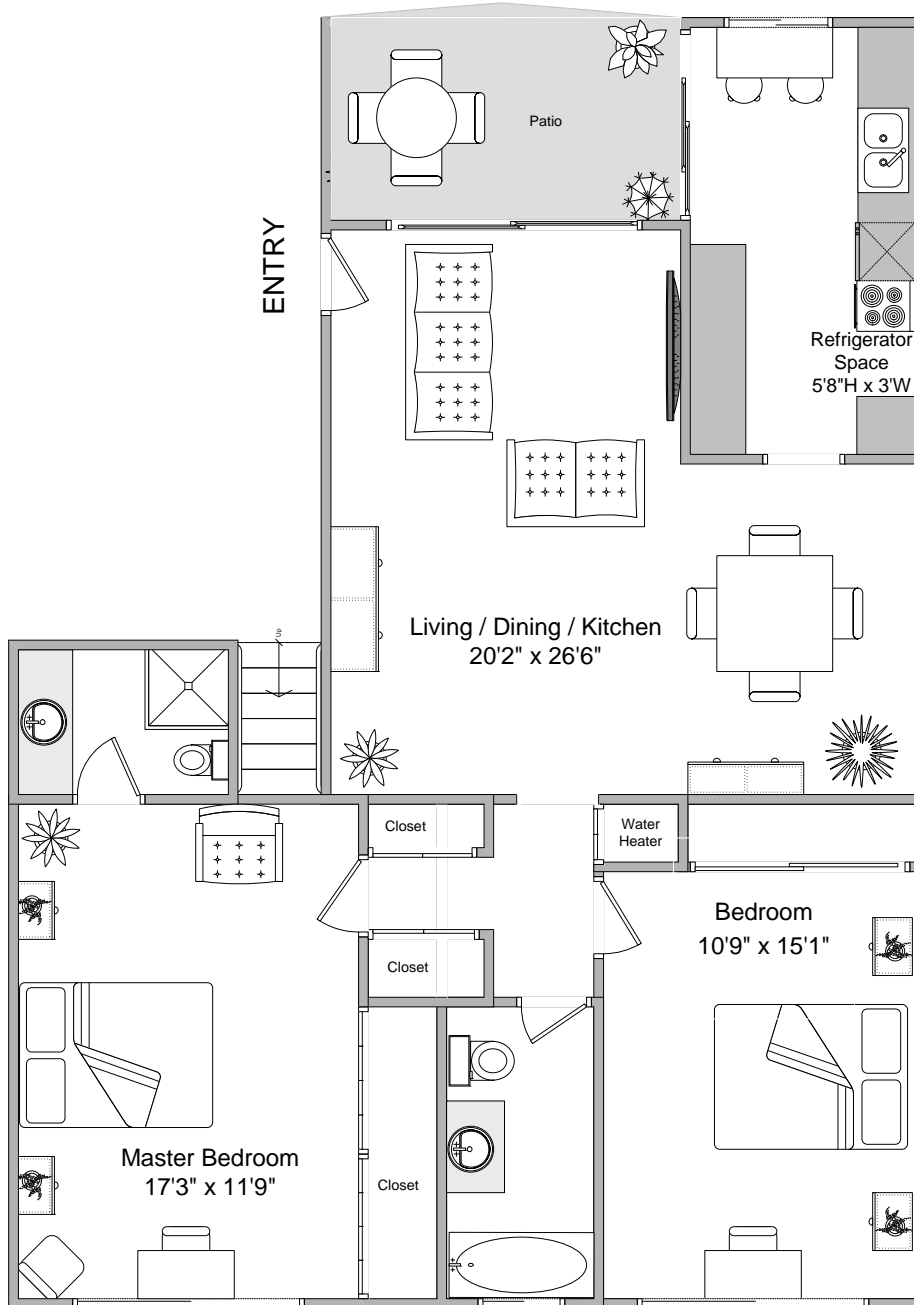

Properties International Apartment Floor Plan  
Website: www.pintl.com

LOCATION  
170 S. Madison  
Pasadena, CA 91101

2 Bedroom / 2 Bathroom

SQUARE FOOTAGE  
1100 Sq. ft. approx.

Sample floor plan, actual unit may vary. Information reliable but not guaranteed. RW Presentations 626.831.0939