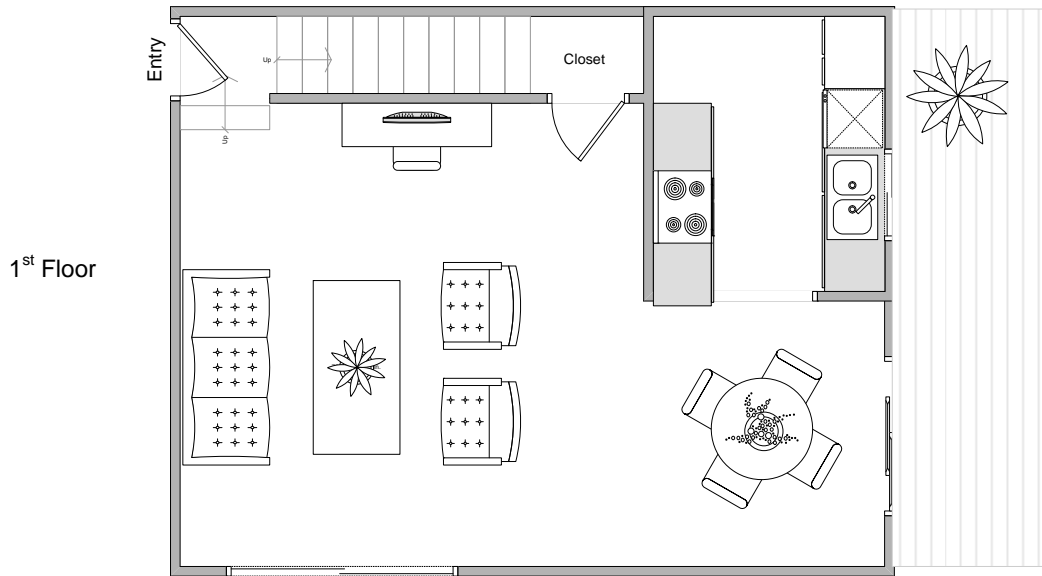

## 2 Bedroom / 2 Bathroom

SQUARE FOOTAGE  
930 Sq. ft. approx.

Sample floor plan, actual unit may vary. Information reliable but not guaranteed. RW Presentations 626.831.0939