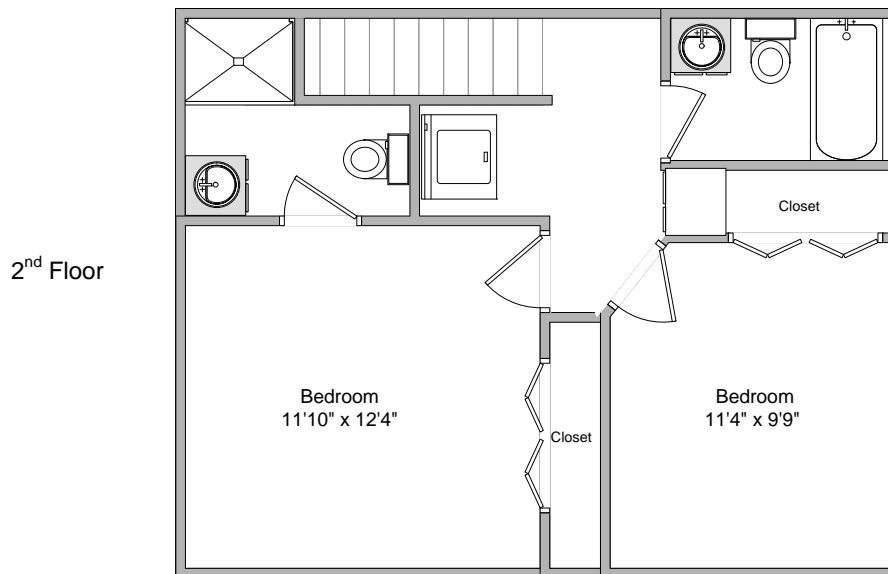

# Properties International Apartment Floor Plan

Website: [www.pintl.com](http://www.pintl.com)

LOCATION  
3662 Clarington Ave  
Los Angeles, CA 90034

## 2 Bedroom / 2 Bathroom

SQUARE FOOTAGE  
930 Sq. ft. approx.

Sample floor plan, actual unit may vary. Information reliable but not guaranteed. RW Presentations 626.831.0939