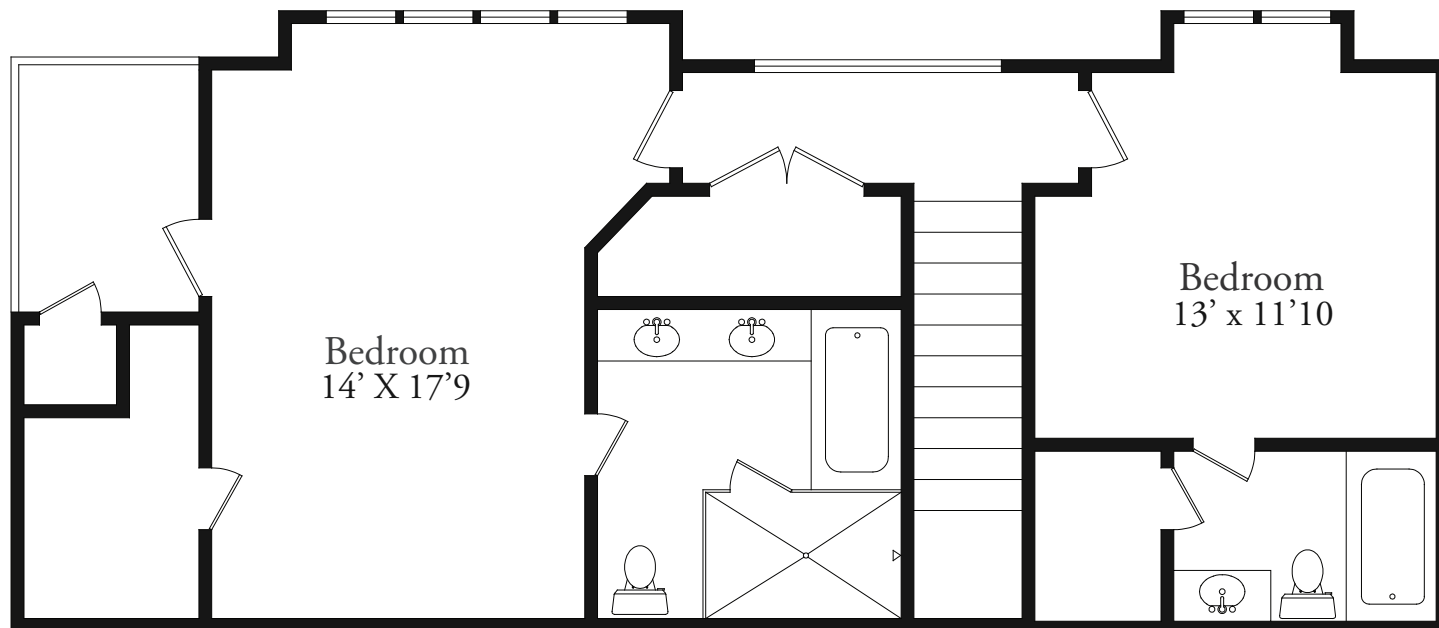

730 West Doran #101, Glendale

Interior Sq. Ft. - 1,723 Exterior Sq. Ft. - 122

Information deemed reliable, but not guaranteed

Drawn by Ike - 626.298.1220

First Floor

Second Floor