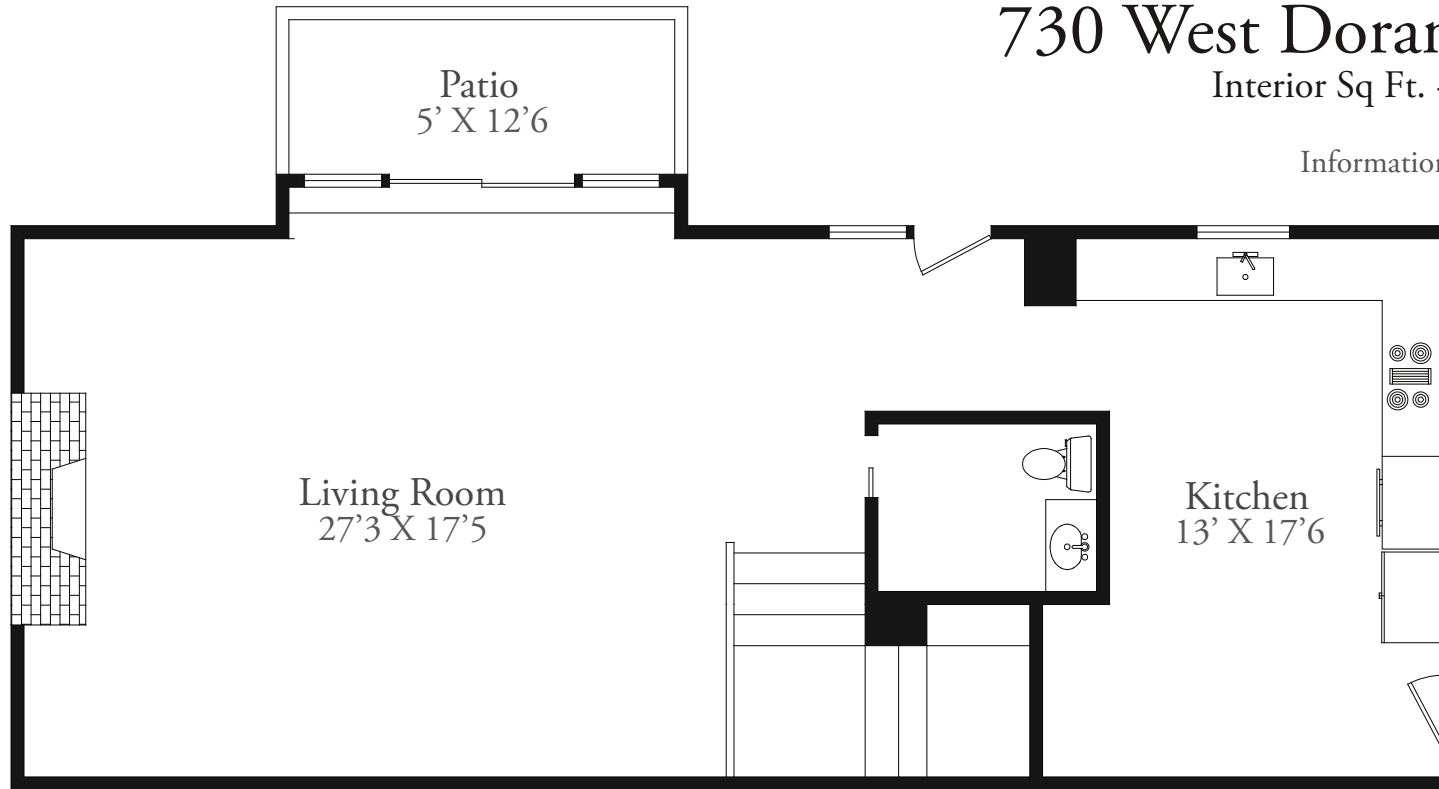

730 West Doran #101, Glendale

Interior Sq. Ft. - 1,723 Exterior Sq. Ft. - 122

Information deemed reliable, but not guaranteed

Drawn by Ike - 626.298.1220

First Floor

Second Floor