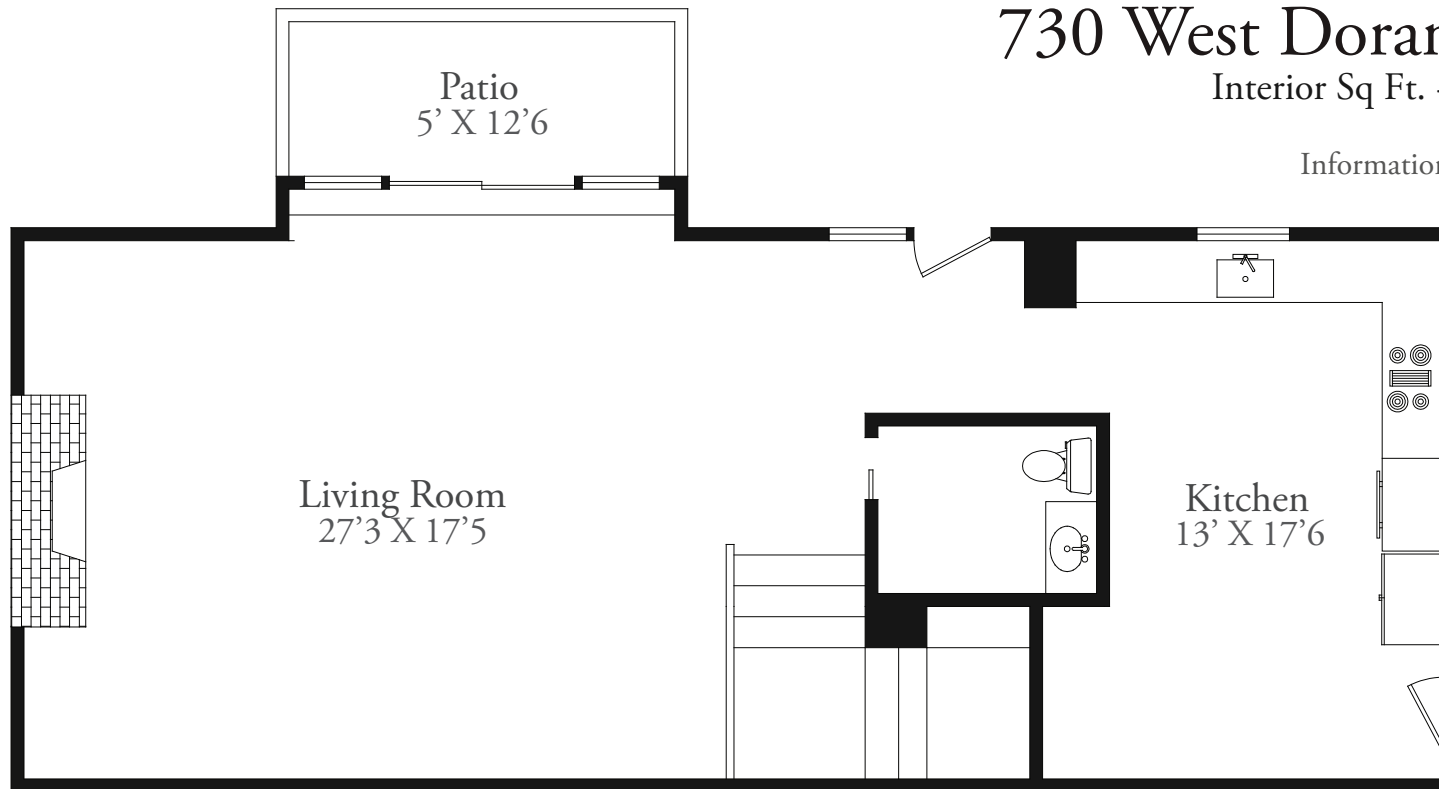

730 West Doran #104, Glendale

Interior Sq. Ft. - 1,723 Exterior Sq. Ft. - 122

Information deemed reliable, but not guaranteed

Drawn by Ike - 626.298.1220

First Floor

Second Floor