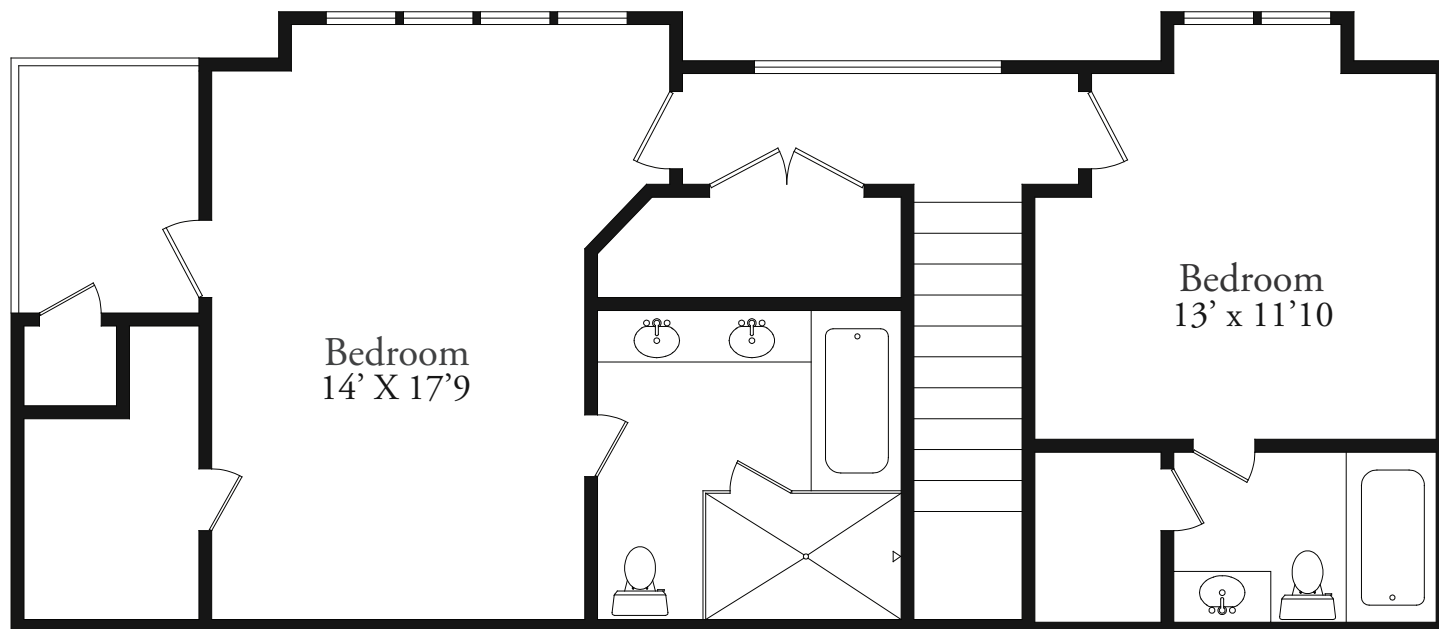

730 West Doran #104, Glendale

Interior Sq. Ft. - 1,723 Exterior Sq. Ft. - 122

Information deemed reliable, but not guaranteed

Drawn by Ike - 626.298.1220

First Floor

Second Floor