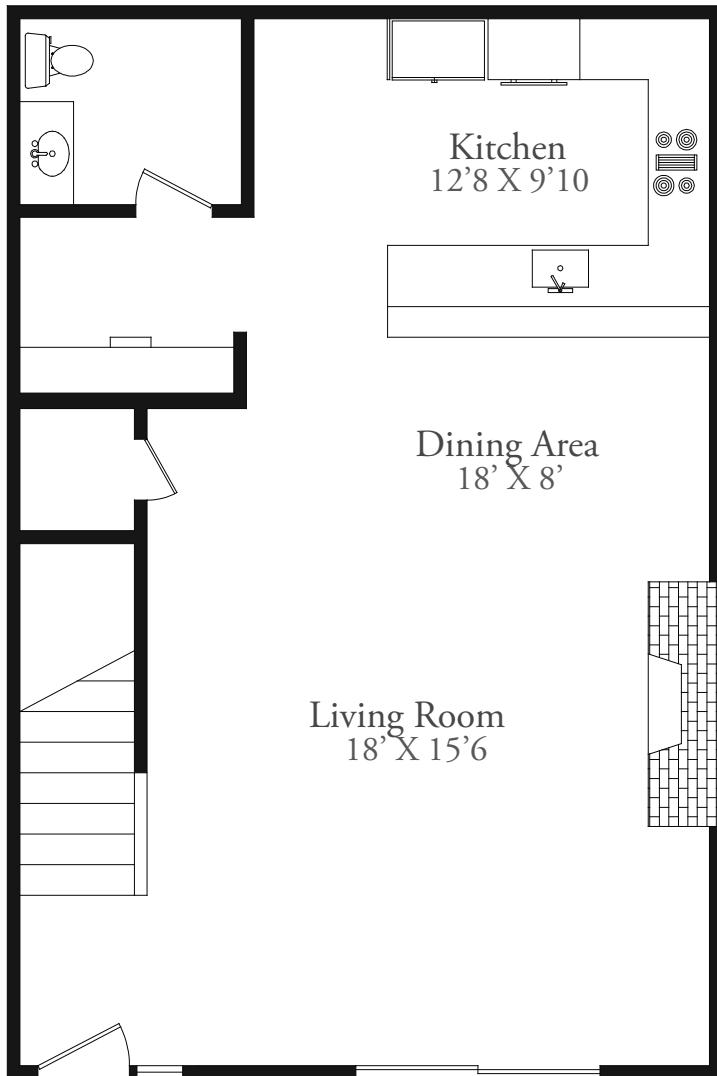

730 West Doran #207, Glendale

Interior Sq Ft. - 1,642 Exterior Sq. Ft. - 442

Drawn by Ike - 626.298.1220

Information deemed reliable, but not guaranteed

First Floor

Second Floor