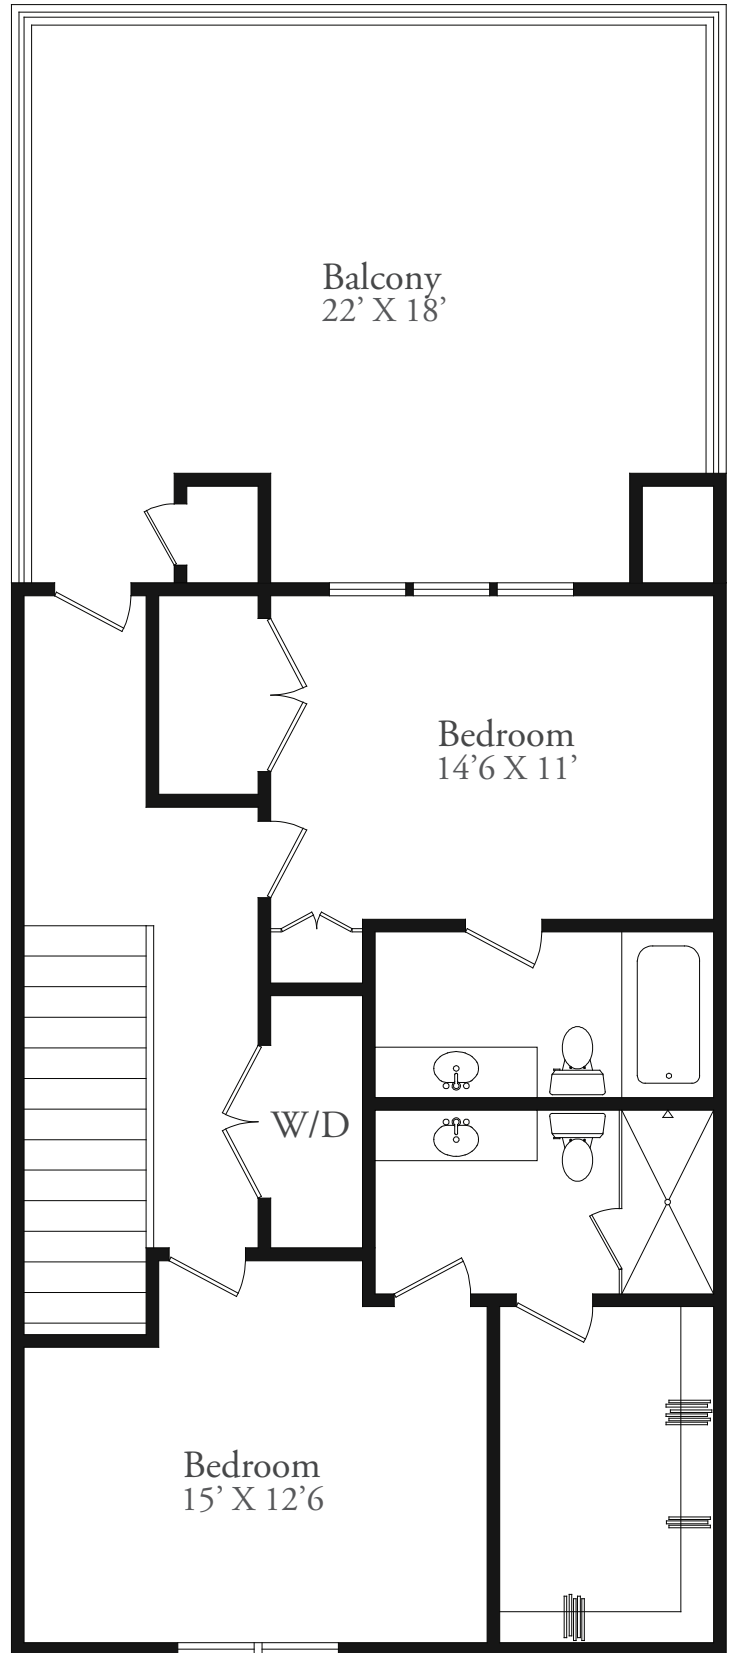

730 West Doran #207, Glendale

Interior Sq Ft. - 1,642 Exterior Sq. Ft. - 442

Drawn by Ike - 626.298.1220

Information deemed reliable, but not guaranteed

First Floor

Second Floor