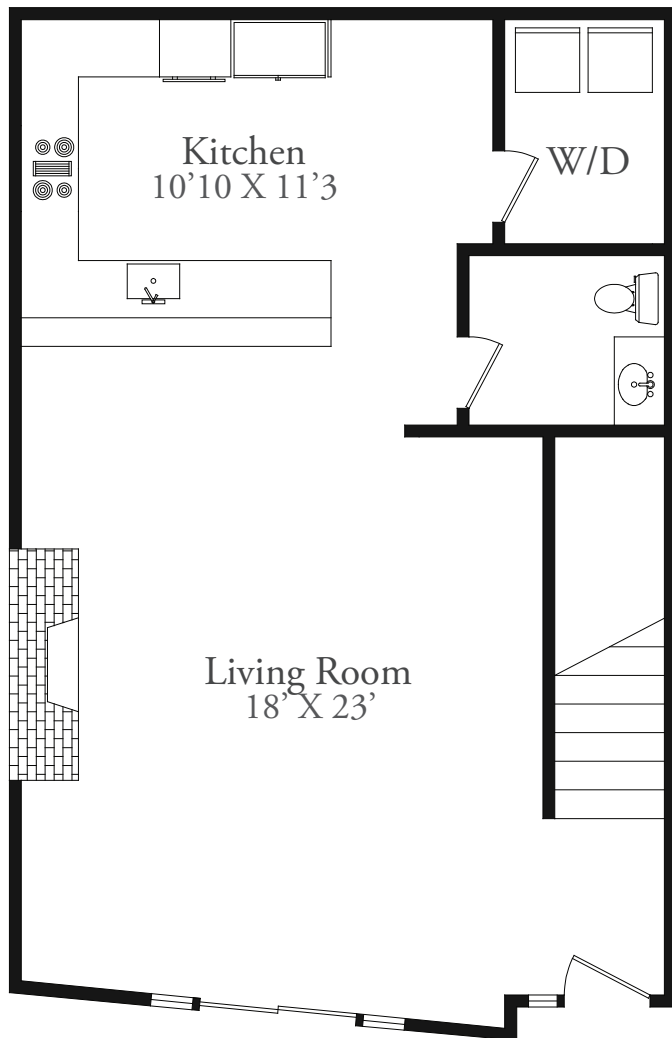

730 West Doran #211, Glendale

Interior Sq Ft. - 1,475 Exterior Sq. Ft. - 420

Drawn by Ike - 626.298.1220

Information deemed reliable, but not guaranteed

First Floor

Second Floor