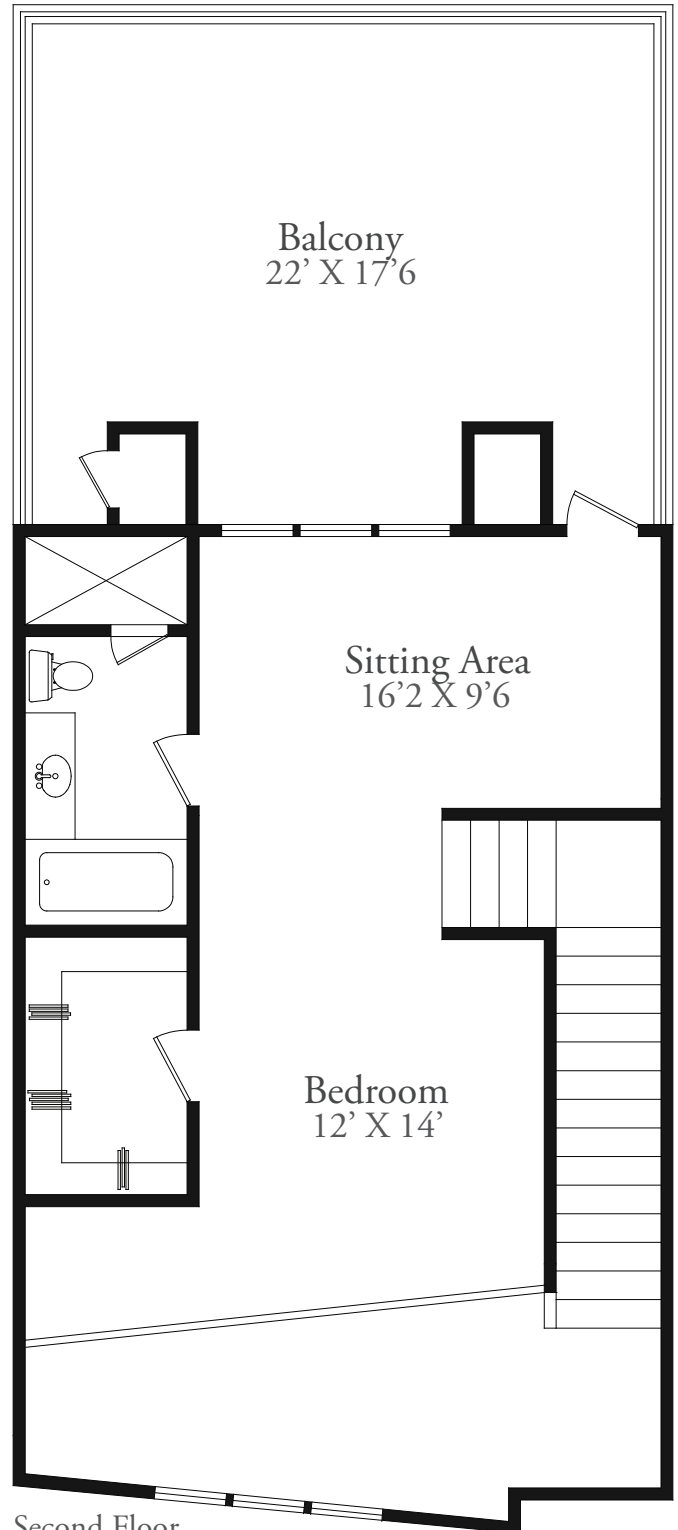

730 West Doran #211, Glendale

Interior Sq Ft. - 1,475 Exterior Sq. Ft. - 420

Drawn by Ike - 626.298.1220

Information deemed reliable, but not guaranteed

First Floor

Second Floor